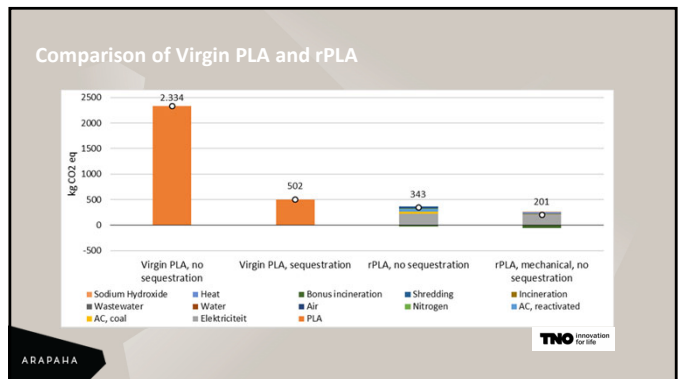

6

7

8

9

10

11

12

Cooperation with CuRe Technology

ARAPAHA

13

PLA DyeCoo, blue

- 180 gram PLA L130
- 20 gram DyeCoo blue

ARAPAHA

14

ARAPAHA

*My choice matters*